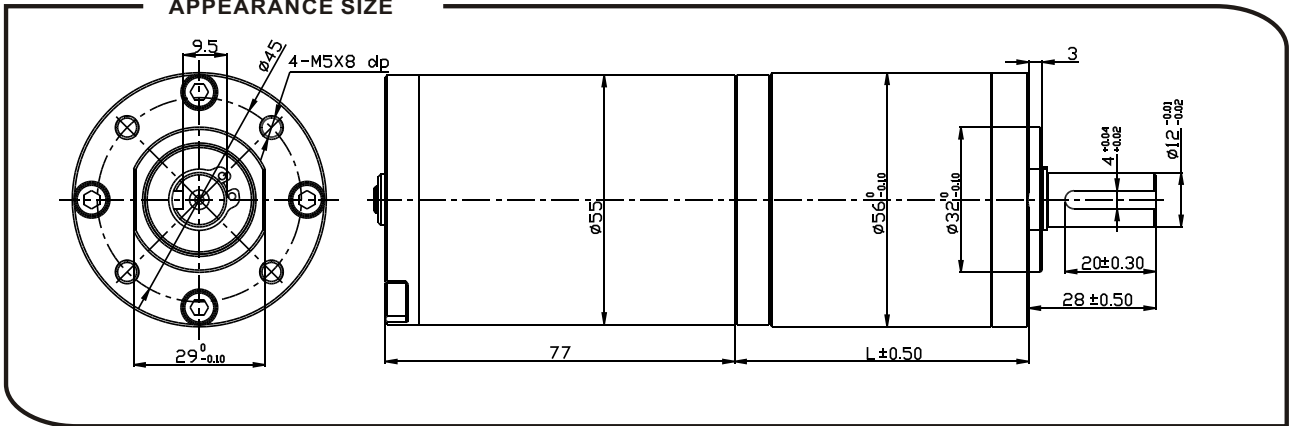

Weight: 1000~1600g/pcs(approx)

Packing details: CTN size: 40X20XH14cm 10pcs/CTN G.W.16Kgs

APPEARANCE SIZE

Gear Motor Torque/Speed

Reduction ratio		1/3.6	1/4.3	1/13	1/19.2	1/22.7	1/46.7	1/69	1/102	1/121	1/198	1/276	1/326	1/409	1/513	1/843	1/995	1/1567	1/1966	1/2321	1/3439
12V	Rated torque (Kgf.cm)	5.18	6.19	16.9	24.9	29.4	54.5	80.6	140	150	150	150	150	150	150	150	150	150	150	150	150
	Rated speed (r/min)	750	628	208	141	119	57.9	39.2	26.5	22.3	13.7	9.8	8.3	6.7	5.3	3.3	2.8	1.8	1.4	1.2	0.8
24V	Rated torque (Kgf.cm)	5.18	6.19	16.9	24.9	29.4	54.5	80.6	119	120	120	120	120	120	120	120	120	120	120	120	120
	Rated speed (r/min)	750	628	208	141	119	57.9	39.2	26.5	22.3	13.7	9.8	8.3	6.7	5.3	3.3	2.8	1.8	1.4	1.2	0.8
Gearbox "L" mm		37.1		51.0			64.9				78.8				95.2						
Other ratio: 15.3, 18, 55, 65, 76.8, 81.6, 96.3, 168, 234, 249, 294, 347, 369, 435, 546, 644, 713, 896, 1260, 1327, 1248, 1175, 1474, 1850, 2913, 1387, 1740, 2184, 2740.																					