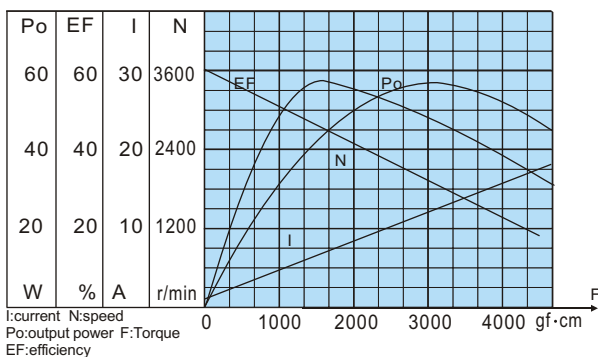

55ZY-12V-4000r/min Characteristics